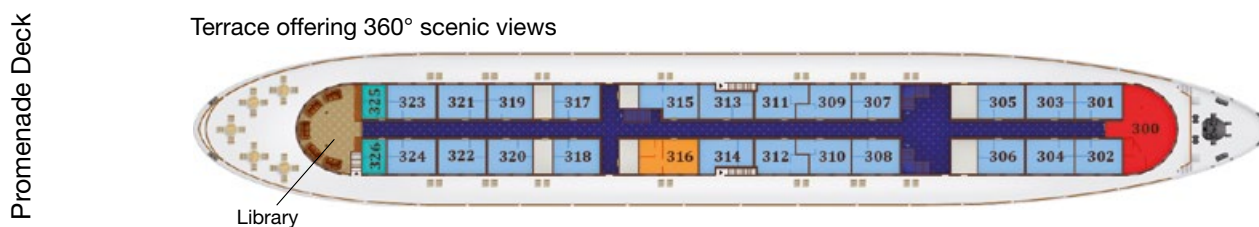

Kizhi

MS Volga Dream

Deck plan

- Owner's Suite
- Deluxe Junior Suite
- Junior Suite
- Deluxe Twin
- Deluxe Double
- Superior Twin
- Standard Twin
- Deluxe Single
- Standard Single