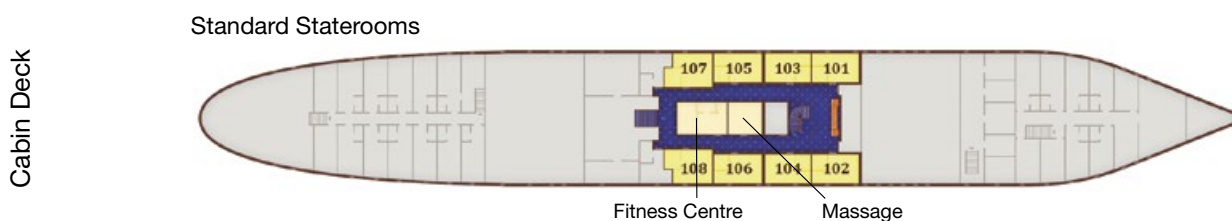

Kizhi

MS Volga Dream

Deck plan

- Owner's Suite
- Deluxe Junior Suite
- Junior Suite
- Deluxe Twin
- Deluxe Double
- Superior Twin
- Standard Twin
- Deluxe Single
- Standard Single