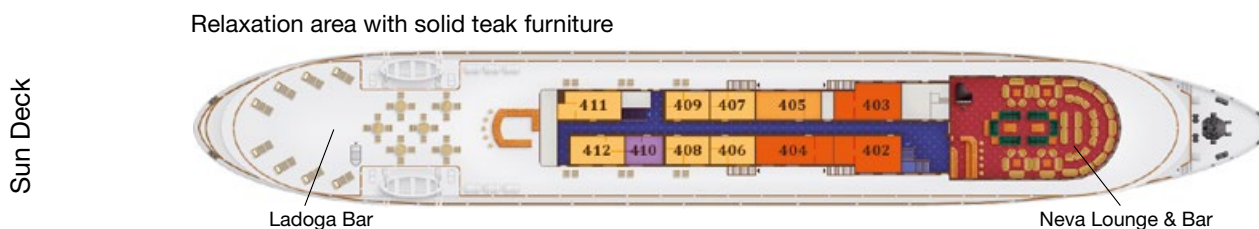

Kizhi

MS Volga Dream

Deck plan

- Owner's Suite
- Deluxe Junior Suite
- Junior Suite
- Deluxe Twin
- Deluxe Double
- Superior Twin
- Standard Twin
- Deluxe Single
- Standard Single