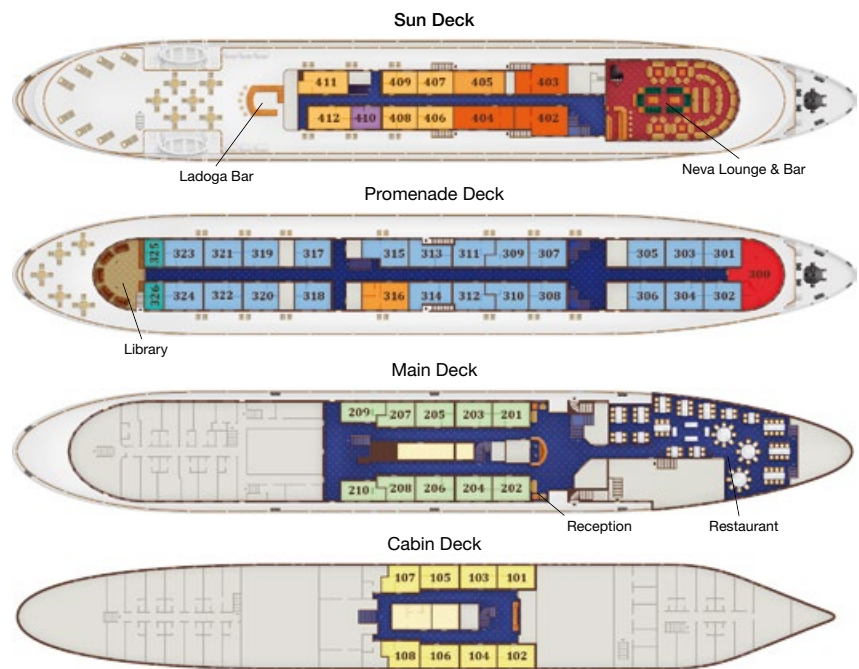

Kizhi

Deck plan – MS Volga Dream

Deluxe Single

Standard Twin

Deluxe Double

Deluxe Junior Suite

Owner's Suite

56 cabins, all are outside with picture windows (excluding Cabin Deck cabins which have portholes), A/C, private bathroom and separate glass shower cubicle, mini bar, phone, flat screen Sat. TV, hairdryer, safe, bathrobe and slippers. On board facilities: 2 walk-around decks, fitness centre, sauna, library, restaurant, coffee/tea station, 2 bars, gift shop.

- Owner's Suite
- Deluxe Junior Suite
- Junior Suite
- Deluxe Twin
- Deluxe Double
- Superior Twin
- Standard Twin
- Deluxe Single
- Standard Single

Deck	Cabin	Size (m ²)
Sun Deck		
Deluxe Junior Suite	402, 403, 404	15.8
Junior Suite	405	13.1
Deluxe Twin	406-409, 411, 412	11.7
Deluxe Single	410	7.5
Promenade Deck		
Owner's Suite	300	24.2
Junior Suite	316	14.7
Deluxe Double	301-315, 317-324	11.3
Standard Single	325, 326	6.4
Main Deck		
Superior Twin	201-210	10.6
Cabin Deck		
Standard Twin	101-108	9.4

Deluxe Double 11.3m²