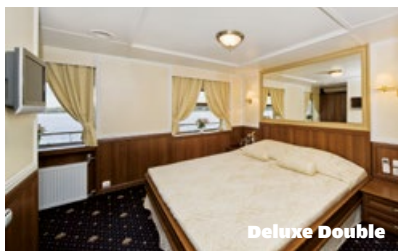

## Deck plan

56 cabins, all are outside with picture windows (excluding Cabin Deck cabins which have portholes), A/C, private bathroom and separate glass shower cubicle, mini bar, phone, flat screen Sat. TV, hairdryer, safe, bathrobe and slippers. On board facilities: 2 walk-around decks, fitness centre, sauna, library, restaurant, coffee/tea station, 2 bars, gift shop.