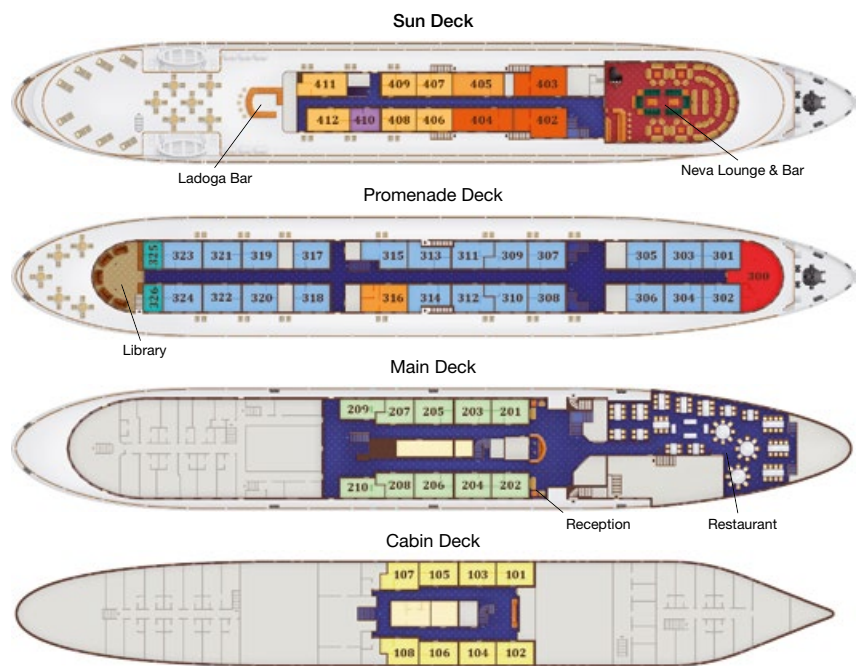

# MS Volga Dream

## Deck plan

56 cabins, all are outside with picture windows (excluding Cabin Deck cabins which have portholes), A/C, private bathroom and separate glass shower cubicle, mini bar, phone, flat screen Sat. TV, hairdryer, safe, bathrobe and slippers. On board facilities: 2 walk-around decks, fitness centre, sauna, library, restaurant, coffee/tea station, 2 bars, gift shop.

Deluxe Double 11.3m<sup>2</sup>