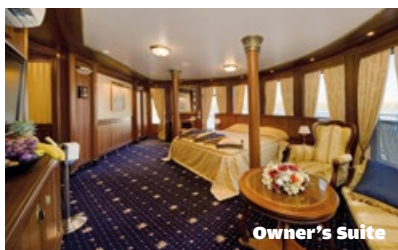

## Deck plan

56 cabins, all are outside with picture windows (excluding Cabin Deck cabins which have portholes), A/C, private bathroom and separate glass shower cubicle, mini bar, phone, flat screen Sat. TV, hairdryer, safe, bathrobe and slippers. On board facilities: 2 walk-around decks, fitness centre, sauna, library, restaurant, coffee/tea station, 2 bars, gift shop.