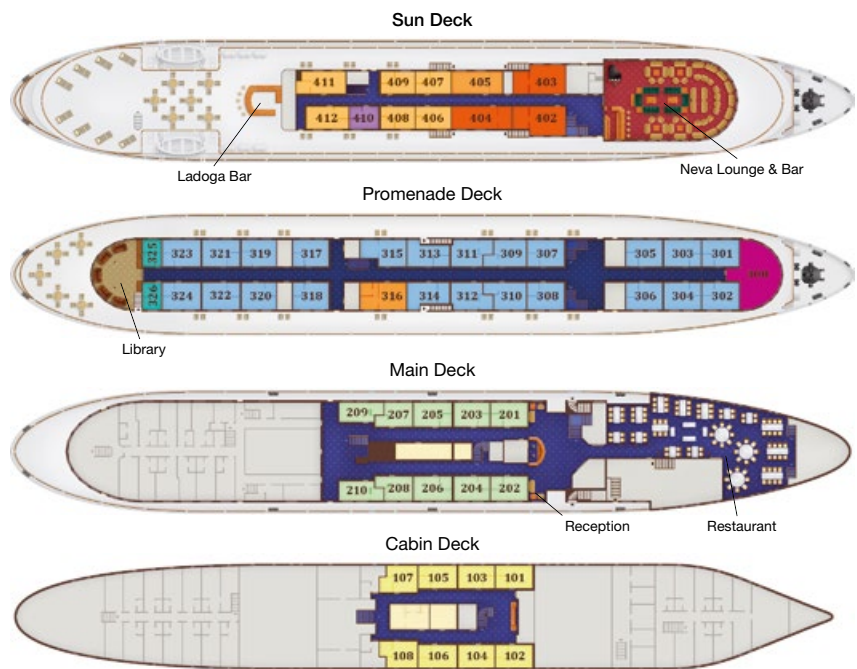

Kizhi

Deck plan – MS Volga Dream

Deluxe Single

Standard Twin

Deluxe Double

Deluxe Junior Suite

Owner's Suite

56 cabins, all are outside with picture windows (excluding cabin deck cabins which have portholes), A/C, private bathroom and separate glass shower cubicle, mini bar, phone, flat screen Sat. TV, hairdryer, safe, bathrobe and slippers. On board facilities: 2 walk-around decks, fitness centre, sauna, library, restaurant, coffee/tea station, 2 bars, gift shop.

- Owner's Suite
- Deluxe Junior Suite
- Junior Suite
- Deluxe Twin
- Deluxe Double
- Superior Twin
- Standard Twin
- Deluxe Single
- Standard Single

Deck	Stateroom	Size (m ²)
Sun Deck		
Deluxe Junior Suite	402, 403, 404	15.8
Junior Suite	405	13.1
Deluxe Twin	406-409, 411, 412	11.7
Deluxe Single	410	7.5
Promenade Deck		
Owner's Suite	300	24.2
Junior Suite	316	14.7
Deluxe Double	301-315, 317-324	11.3
Standard Single	325, 326	6.4
Main Deck		
Superior Twin	201 – 210	10.6
Cabin Deck		
Standard Twin	101 – 108	9.4

Deluxe Double Stateroom 11.3m²